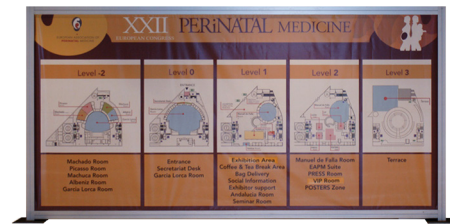

SOPORTE DE INFORMACIÓN GENERAL / GENERAL INFORMATION SUPPORT

Lona impresa.
Perfiles de máxima.
Tamaño: 250x400cm
Colocación incluida

Printed canvas.
Maximum profiles.
Size: 250x400cm
Including placement